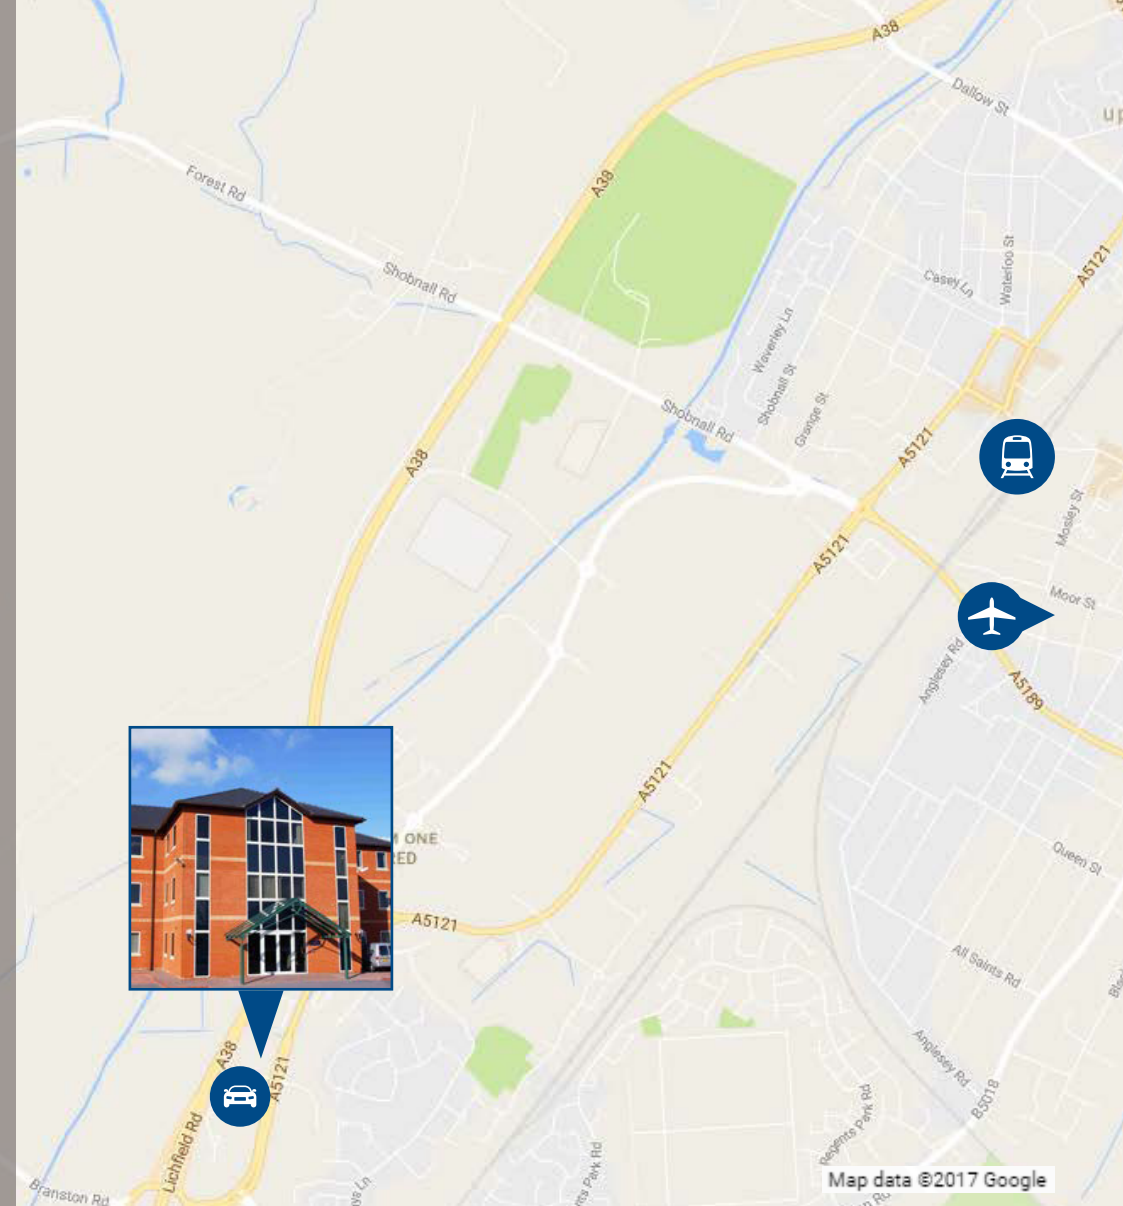

Burton-on-Trent

There is visitor parking available on site. If the car park barrier is in operation, press the Frazer-Nash intercom button and await a response from a member of the Frazer-Nash admin team. The first seven spaces on the right hand side in front of the office building are designated visitor parking.

Burton-on-Trent Station (BUT) is a 35 minute walk via Wellington Road. A taxi rank is available to the right of the station exit. Depending on traffic conditions, the journey can take between 5 and 10 minutes.

The nearest airport for international and domestic flights is East Midlands Airport (EMA). Public transport via Derby from East Midlands airport to Burton-on-Trent can take up to two hours. The airport's official Taxi Private Hire service is run by Arrow Cars. Their office is located opposite Arrivals. A taxi journey to Burton-on-Trent can take between 26 and 40 minutes.

For the safety of our staff and visitors, we undertake security checks in all our offices and may request your ID before issuing you with a visitor pass. Thank you for your patience while our reception staff undertake their duties.

Frazer-Nash Consultancy
Cayman House
First Avenue, Centrum 100
Burton-on-Trent
DE14 2WN

+44 (0) 1283 517789

www.fnc.co.uk/find-us